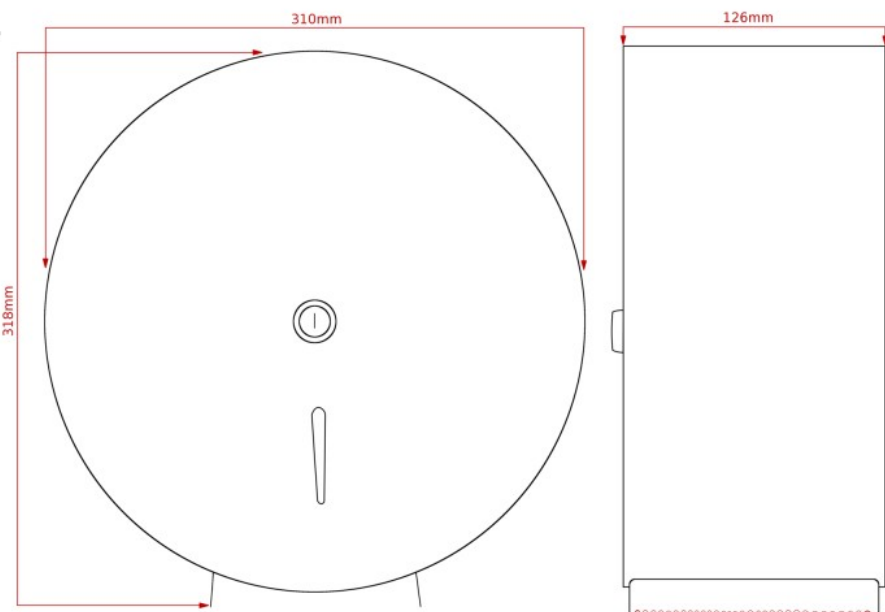

## Part Number LJ12-INTRO-WH

A stylish and durable 12" Jumbo tissue dispenser both  
Designed for a Large jumbo roll 2 1/4 - 3inch core  
Durable zinc coated steel, White gloss finish  
Robust design with a full backplate for added security  
Easy access to open when replacing the existing roll  
Key lockable with a front hinged cover  
Hygienic material to clean and maintain  
Front window to check stock levels  
Fixing kit and key provided

Height 318mm  
Width 310mm  
Projection 126mm

## Dimensions

## Capacity

Perforated or non-perforated jumbo rolls  
CAPACITY Max diameter 300mm, standard  
core size 57mm max 76mm